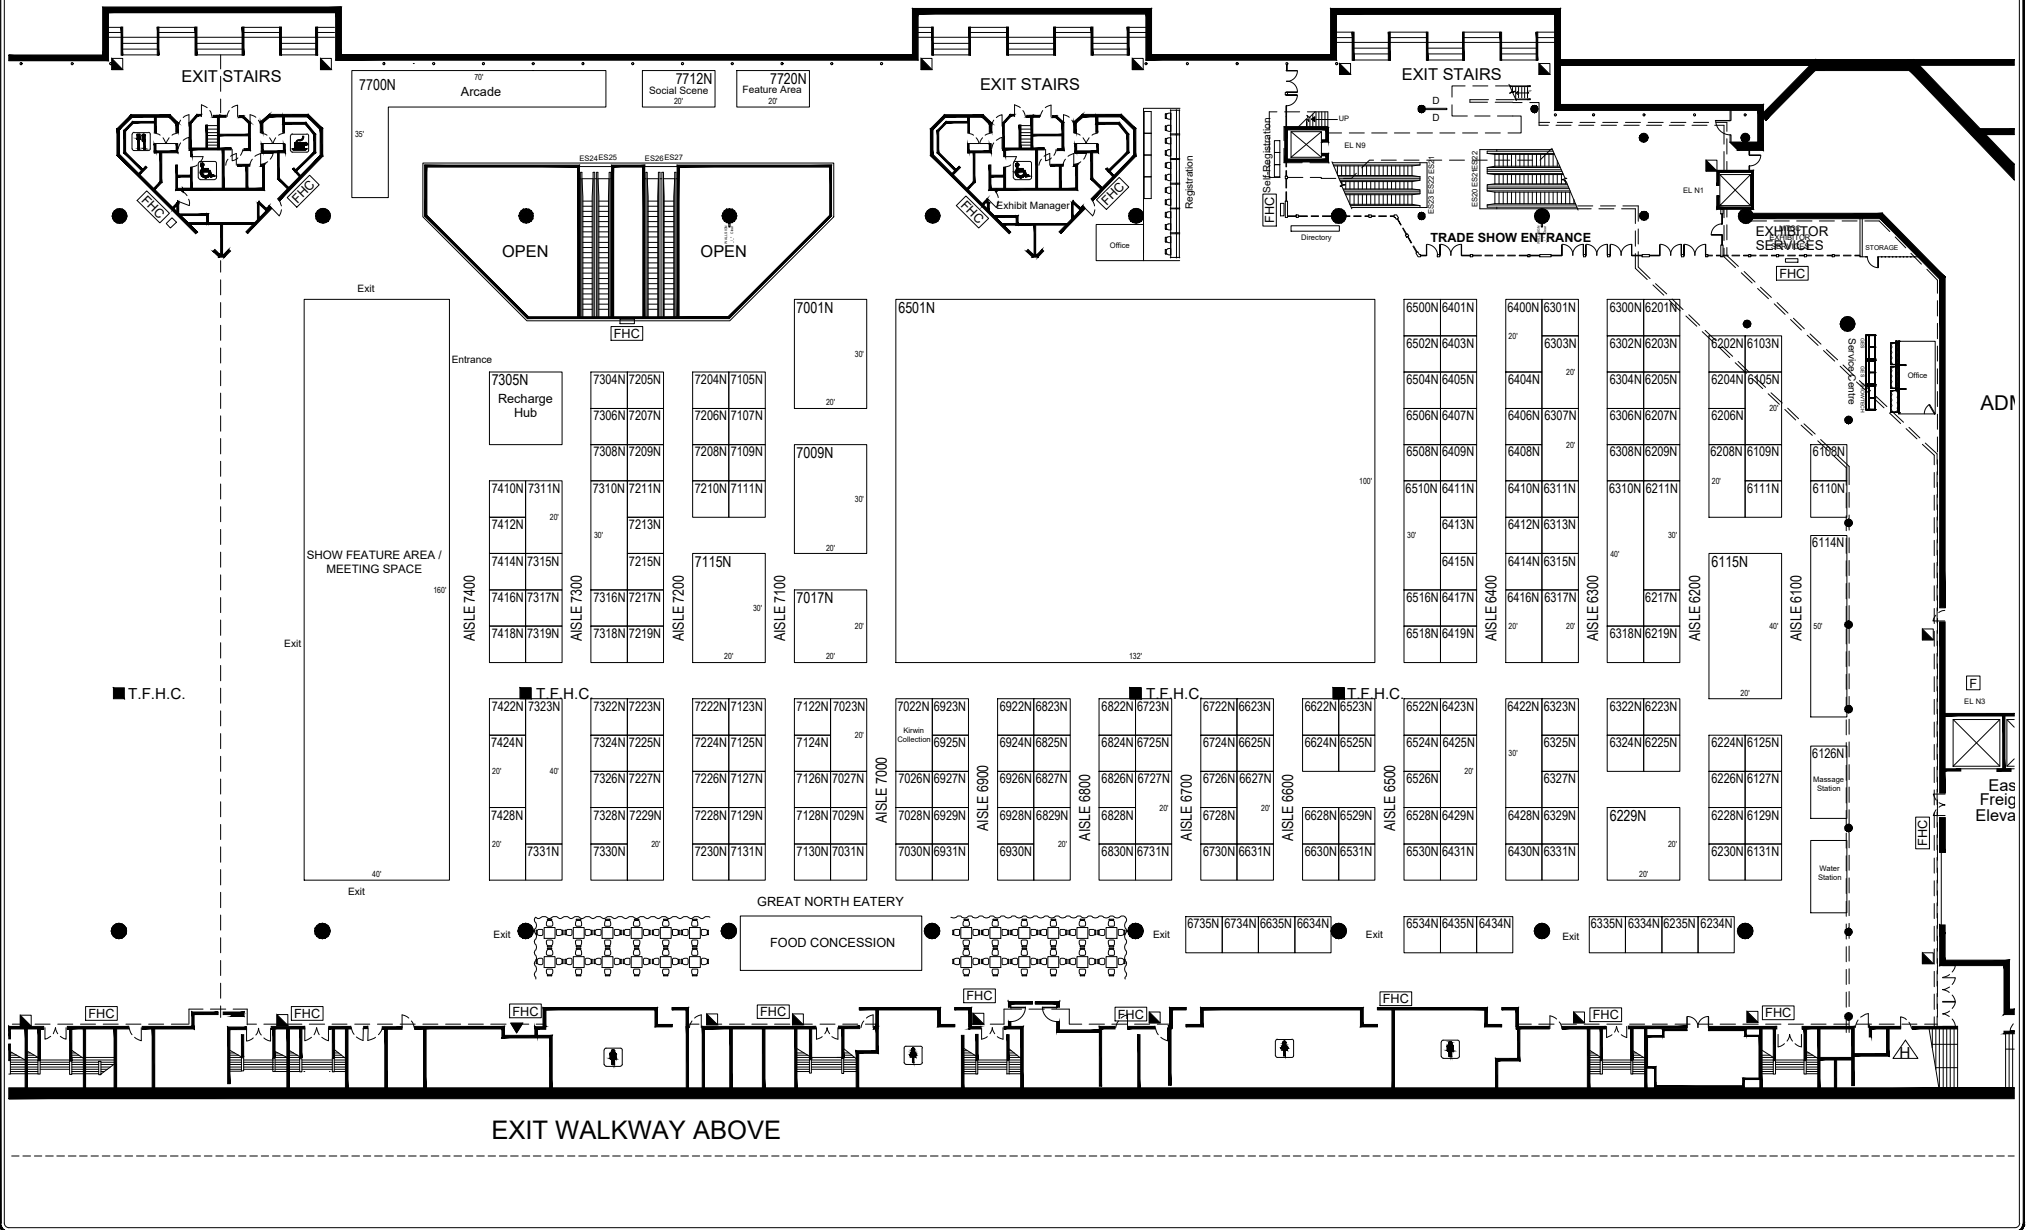

FRONT STREET

Please note: Floor Plan is subject to change

PDAC 2019 TRADE SHOW NORTH

March 3 - 6, 2019

Metro Toronto Convention Centre, North Building, Level 300

Exhibit Hall B & C

Confidential Property Of
Global Experience Specialists

File: PDAC19 L300 Jan 28 19.dwg
Layout: Hall BC Guide
Plotted: January 29, 2019, 12:41:57 PM
By: Pirbhai, Nasera