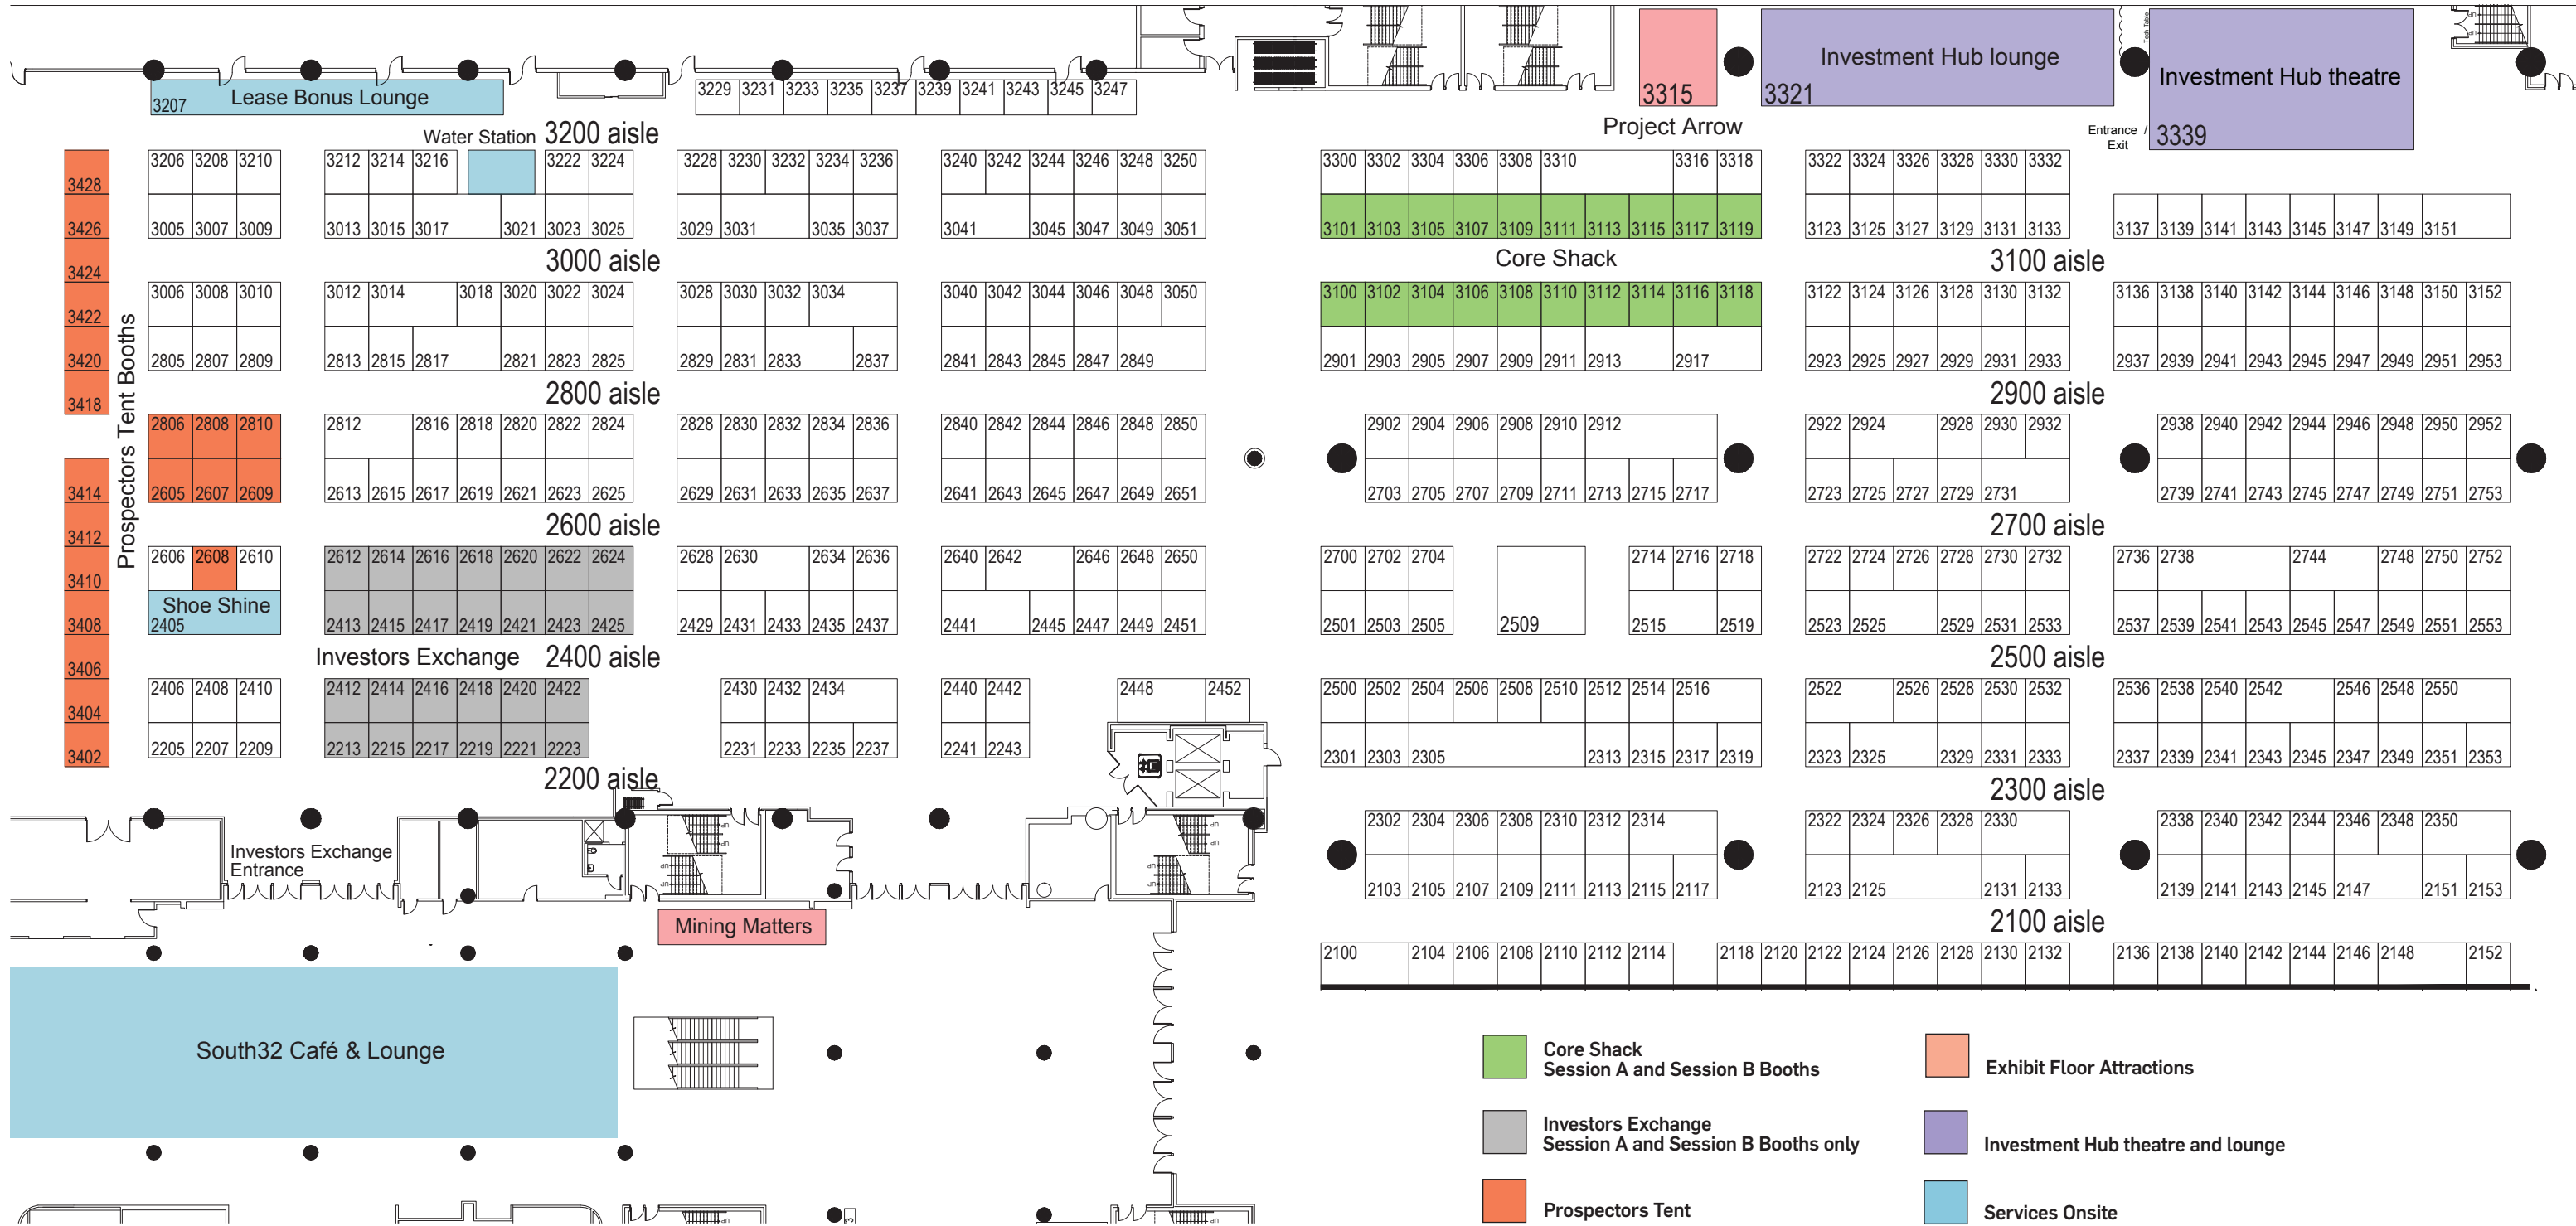

TRADE SHOW FLOOR PLAN

TRADE SHOW
Sponsored by

Services Onsite

Please note: Floor plan is subject to change

INVESTORS EXCHANGE FLOOR PLAN

INVESTORS EXCHANGE
Sponsored by

Please note: Floor plan is subject to change

TRADE SHOW NORTH FLOOR PLAN

TRADE SHOW
Sponsored by

TOGETHER
WE'RE
MINING
BETTER

The business of mining is constantly changing and you're always on the lookout for new ways to mine better.

We continually look for ways to improve our offerings and provide better solutions for the mining industry— from quality machines and innovative technologies, to beyond-the-iron services and support solutions that leverage the broad expertise of our mining organization.