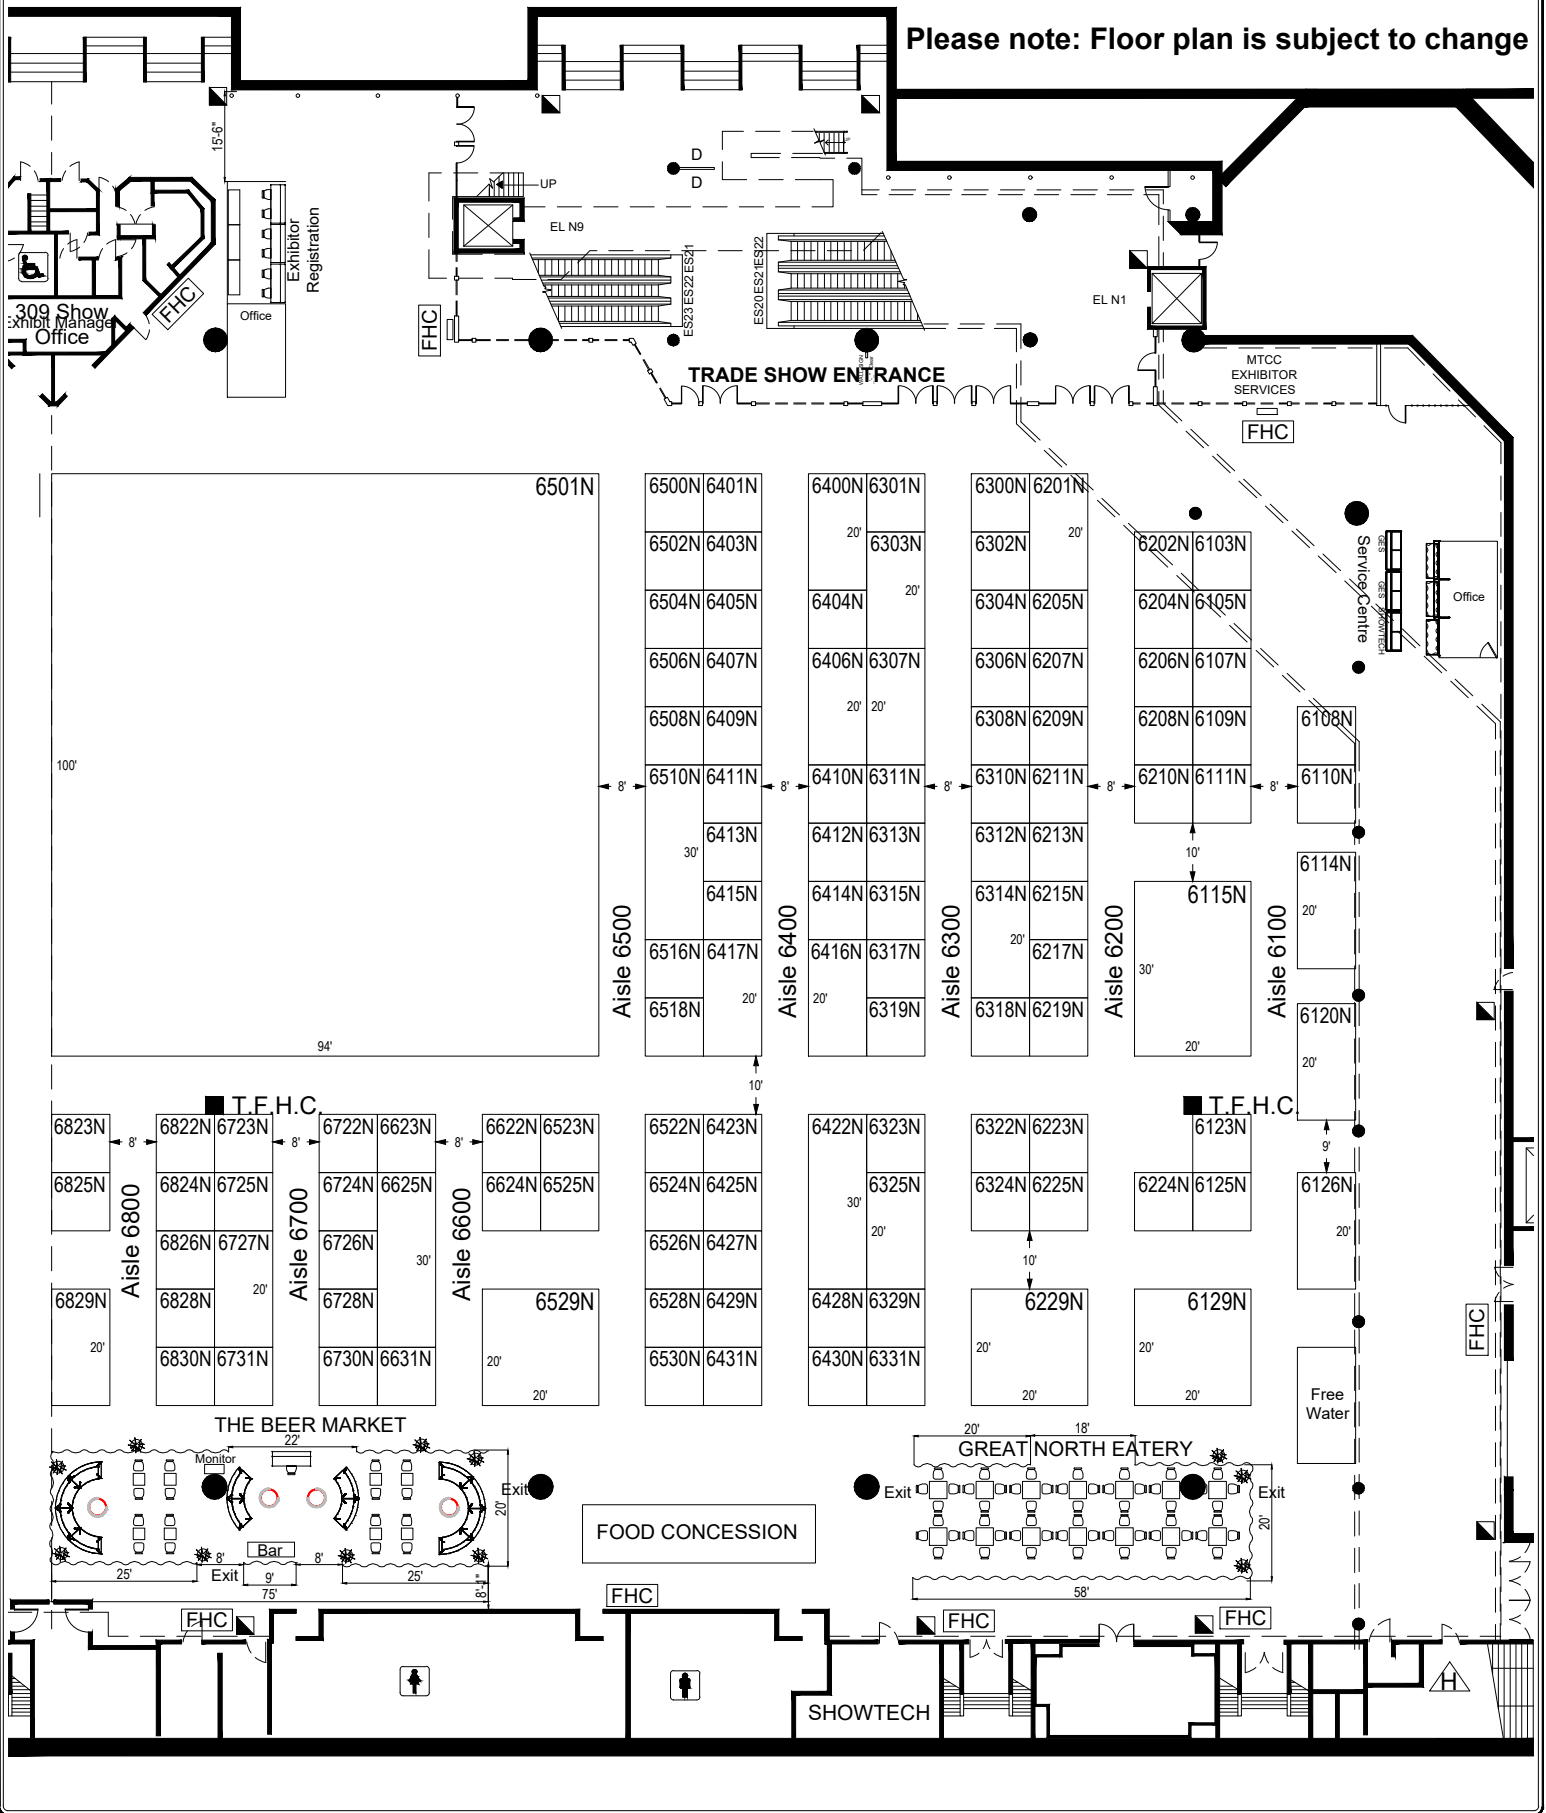

Please note: Floor plan is subject to change

PDAC 2017 TRADE SHOW NORTH

March 5 - 8, 2017

Metro Toronto Convention Centre, North Building, Level 300

Exhibit Hall C

Confidential Property Of
Global Experience Specialists

File: PDAC17 L300 Dec21 16.dwg
Layout: Letter P
Plotted: December 21, 2016, 5:34:06 PM
By: Pirbhai, Nasera